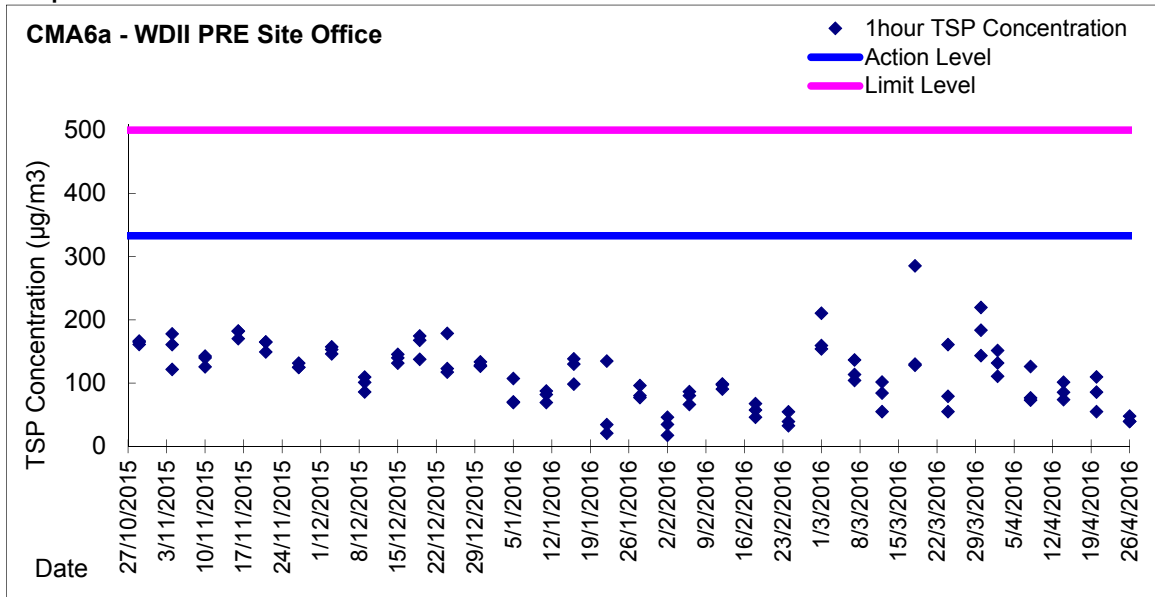

Graphic Presentation of 1 hour TSP Result for EP-376/2009

Graphic Presentation of 24 hour TSP Result for EP-376/2009

Graphic Presentation of 1 hour TSP Result for EP-376/2009

Graphic Presentation of 24 hour TSP Result for EP-376/2009