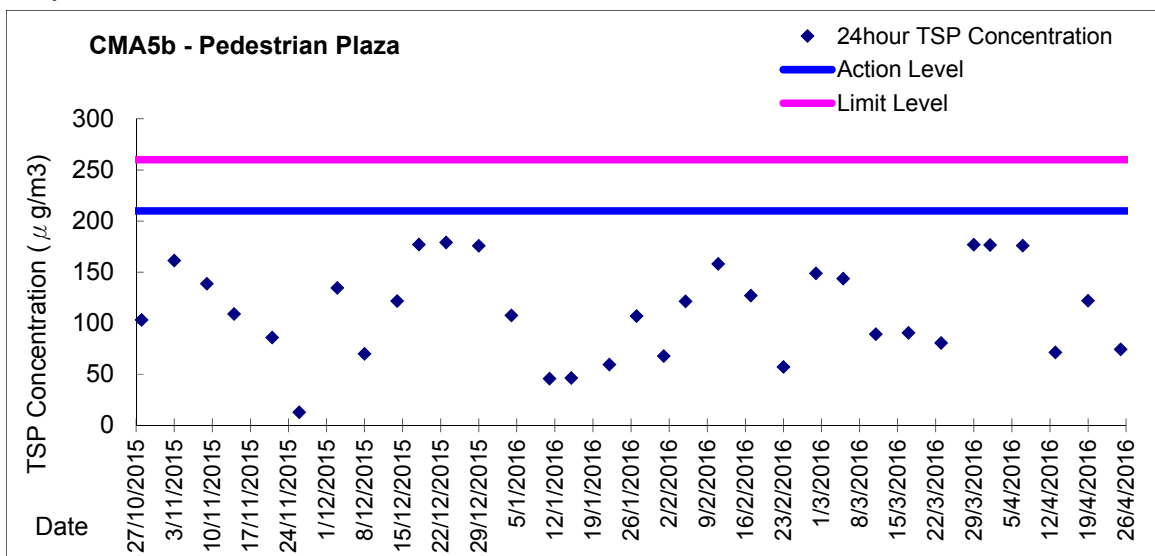

Graphic Presentation of 1 hour TSP Result for EP-376/2009

Graphic Presentation of 24 hour TSP Result for EP-376/2009

Graphic Presentation of 1 hour TSP Result for EP-376/2009

Graphic Presentation of 24 hour TSP Result for EP-376/2009