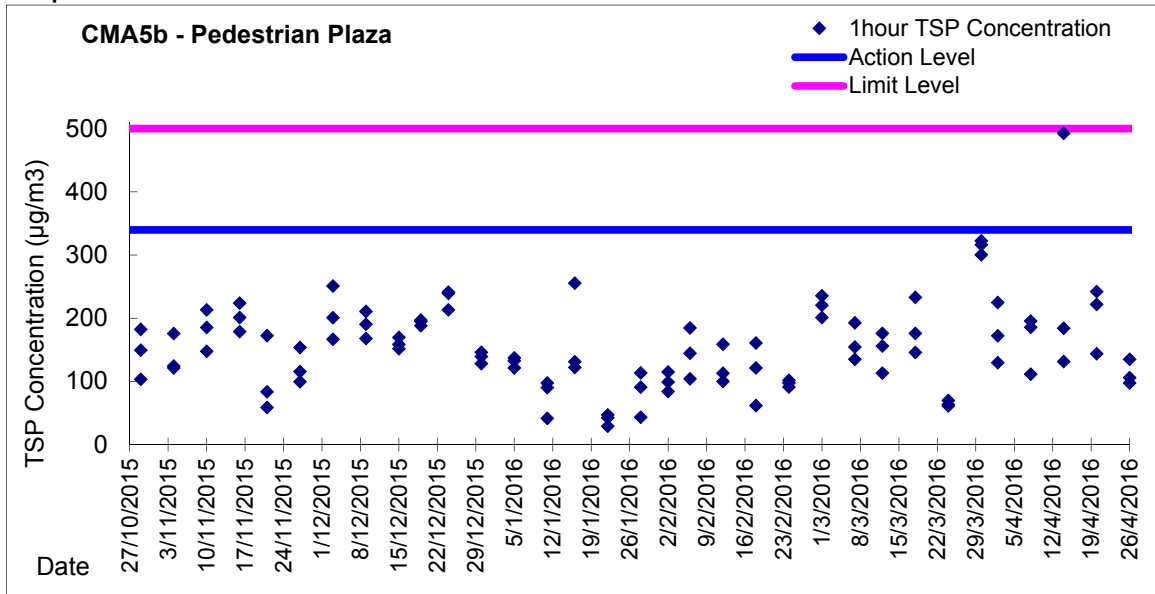

Graphic Presentation of 1 hour TSP Result for EP-376/2009

Graphic Presentation of 24 hour TSP Result for EP-376/2009

Graphic Presentation of 1 hour TSP Result for EP-376/2009

Graphic Presentation of 24 hour TSP Result for EP-376/2009